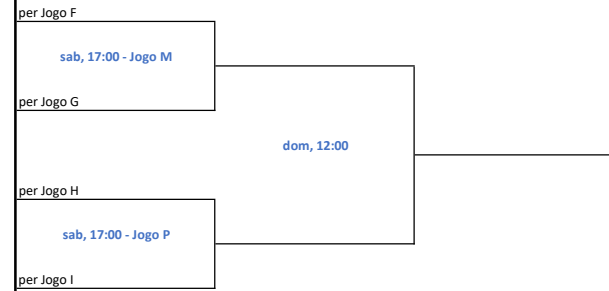

CHAVE PRINCIPAL 13/15/FEM

Consolation 1

Consolation 2

Disputa 3o e 4o

dom, 11:15